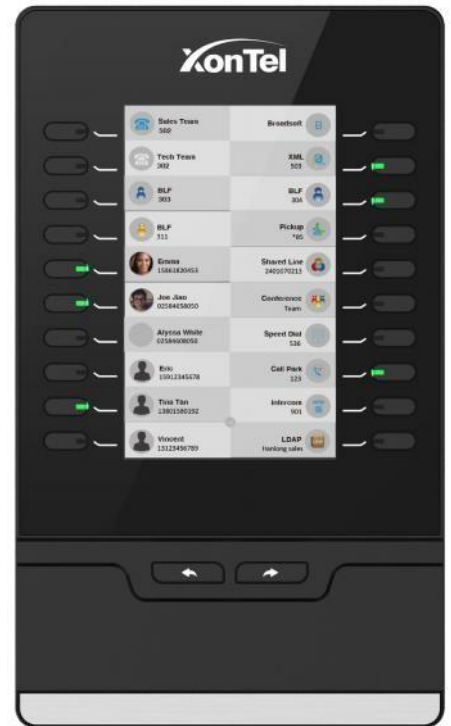

XonTel XT-23EXP Expansion Module

XonTel XT-23EXP is expansion module for Color IP Phones. It expands the functional capability of your VoIP phone to a whole new level. Two page views allow 40 programmable keys that work as BLF, Speed dial, Call Park, pick up...

Features

- Large 800*480 color graphic LCD
- 40 programmable Keys (2 Pages) each with a dual-color LED.
- Daisy-chain 6 modules for up to 240 DSS Keys
- 2 control keys for fast switch pages
- Rich features, each with different Icon
- Wall mountable

Physical Feature

- 5.0" TFT-LCD, 800*480 pixel
- 20 programmable keys with dual color LED
- 2 control keys
- 2 RJ45 ports(1 uplink,1 downlink)
- Wall mountable
- Supports up to 6 modules daisy-chain
- Adapter output: 5V/1.2A
- Adapter Input: 100-240V

General Features

- Call hold, Call park, pick up
- Redial, Call Return, Forward, Call transfer
- Caller ID display, DND, Conference
- Speed dial, Voicemail, Message
- BLF, Shared line, private hold, public hold...