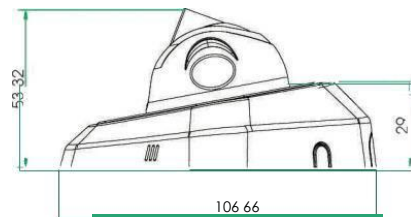

# S20P Specifications

Image Sensor	Progressive Scan CMOS
Min. Illumination	Color: 0.5Lux B/W: 0Lux
WDR	WDR
Lens	3.6mm (2.8mm, 6mm optional) @F1.6
Mount	M12
Field of View	H102° (3.6mm)
Shutter time	1/100000s ~ 1/5s
IR Distance	up to 10m
Max Image Resolution	1280x960
Frame rate	30fps(1280x960), 30fps(1280x720), 30fps (704 x 576)
Video Compression	H.264/ MPEG-4/MJPEG
Video Bit Rate	16Kbps ~ 16Mbps (CBR/VBR adjustable)
Image Setting	Brightness/Contrast /Saturation/Sharpness
Audio Streaming	Build-in Microphone
Audio Compression	G .711/AAC
Ethernet	1RJ45 10M/100M Ethernet port
Protocol	TCP/IP, UDP, RTP, RTSP, RTCP, HTTP, HTTPS,DNS, DDNS, DHCP, FTP, NTP, SMTP, UPNP
Storage	Build-in Micro SD/SDHC card, up to 64G
Advanced Function	E-PTZ, Motion detection, Privacy Masking, Backlight compensation, 3D-DNR,ROI
Event Trigger	Motion detection, Network disconnect, Audio trigger and Tampering Alarm
Event Action	FTP upload / SMTP upload/SD card record/ Play buzzer
System Compatibility	ONVIF/PSIA
Working Template	-10°C 60°C
Working Humidity	0"90%(non-condensing)
Power Supply	PoE
Power Consumption	4W MAX 6W MAX (with IR on)
Weight	150g
Dimensions	85mm x 85mm x 50mm
Warranty	2 years