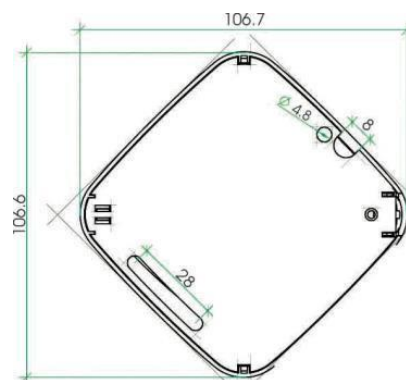

# XonTel S20P

Full HD Indoor Mini-Camera with mic

- o Compact and Stylish Design
- o High-performance TI Davinci series DSP
- o H. 264/MPEG-4/MJPEG video compression
- o Built-in ICT Filter for Day/Night switching
- o Built-in web server for IE/Firefox/Chrome/Safari preview
- o 3D-DNS, Privacy Masking and Motion detection
- o Built-In Microphone
- o Micro SD/SDHC card local storage support
- o Built-in 802.3af Support PoE
- o Built-in efficient IP LEDs, IP distance up to 10m
- o Support ONVIF/PSIA

# S20P Specifications

Image Sensor	Progressive Scan CMOS
Min. Illumination	Color: 0.5Lux B/W: 0Lux
WDR	WDR
Lens	3.6mm (2.8mm, 6mm optional) @F1.6
Mount	M12
Field of View	H102° (3.6mm)
Shutter time	1/100000s ~ 1/5s
IR Distance	up to 10m
Max Image Resolution	1280x960
Frame rate	30fps(1280x960), 30fps(1280x720), 30fps (704 x 576)
Video Compression	H.264/ MPEG-4/MJPEG
Video Bit Rate	16Kbps ~ 16Mbps (CBR/VBR adjustable)
Image Setting	Brightness/Contrast /Saturation/Sharpness
Audio Streaming	Build-in Microphone
Audio Compression	G .711/AAC
Ethernet	1RJ45 10M/100M Ethernet port
Protocol	TCP/IP, UDP, RTP, RTSP, RTCP, HTTP, HTTPS,DNS, DDNS, DHCP, FTP, NTP, SMTP, UPNP
Storage	Build-in Micro SD/SDHC card, up to 64G
Advanced Function	E-PTZ, Motion detection, Privacy Masking, Backlight compensation, 3D-DNR,ROI
Event Trigger	Motion detection, Network disconnect, Audio trigger and Tampering Alarm
Event Action	FTP upload / SMTP upload/SD card record/ Play buzzer
System Compatibility	ONVIF/PSIA
Working Template	-10°C 60°C
Working Humidity	0"90%(non-condensing)
Power Supply	PoE
Power Consumption	4W MAX 6W MAX (with IR on)
Weight	150g
Dimensions	85mm x 85mm x 50mm
Warranty	2 years